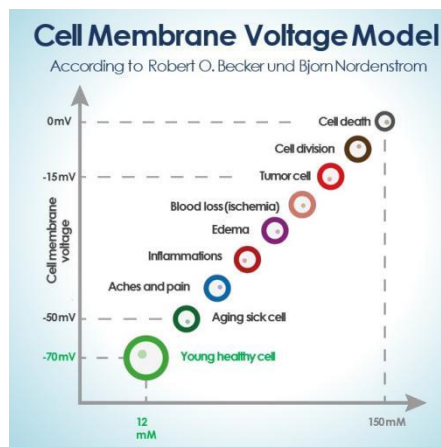

WELCOME TO WAVERLY WEDNESDAYS AND HEALING SUNDAYS!

THE EE SYSTEM GENERATES MULTIPLE BIO-ACTIVE LIFE ENHANCING ENERGY FIELDS, INCLUDING "SCALAR WAVES" WHICH CAN ALLOW:

- CELL REGENERATION
- IMPROVE IMMUNE FUNCTION
- PROVIDE RELIEF FROM PAIN
- DETOXYFY THE BODY
- ELEVATE MOODS
- ASSIST IN BALANCING RIGHT & LEFT HEMISPHERES OF THE BRAIN TO INCREASE ENERGY LEVELS.